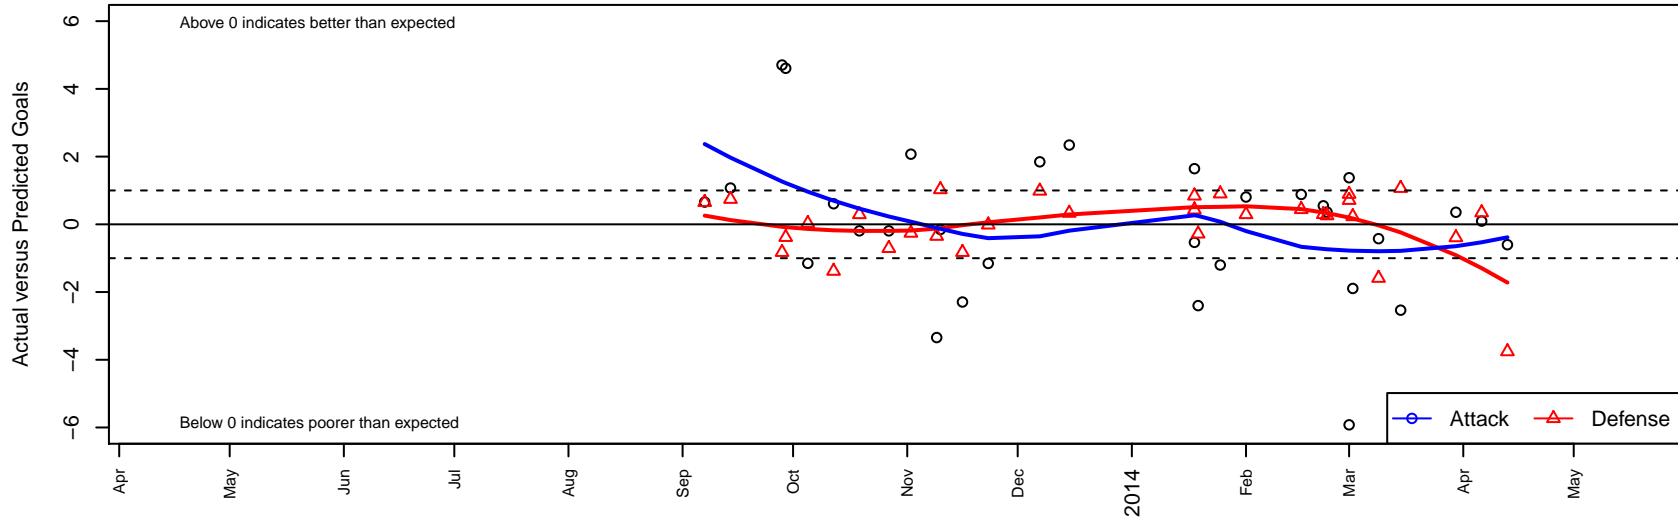

3 Rivers Yakima Cuevas B99

3 Rivers SC

Yakima, WA

B99 total strength=1414

attack=10.52 defense=6.68

fall league = RCL B99 Div 3, RCL B99 7v2, Spr

notes= Cuevas 2013

alt names used:

Three Rivers Yakima Cuevas

3 Rivers Yakima Cuevas

3 RIVERS YAKIMA CUEVAS (WA)

Venues played:

RCL B99 Div 3

RCL B99 7v2

PacNW Winter Classic Premier U14

Spr RCL B99 Div 2

Blue Mtn Exchange BU14 U14

WYS Championship B99

3 Rivers Yakima Cuevas B99

Dots are actual minus expected GF (blue circles) and GA (red triangles).
Blue line is smoothed change in attack strength. Red is smoothed change in defense strength.